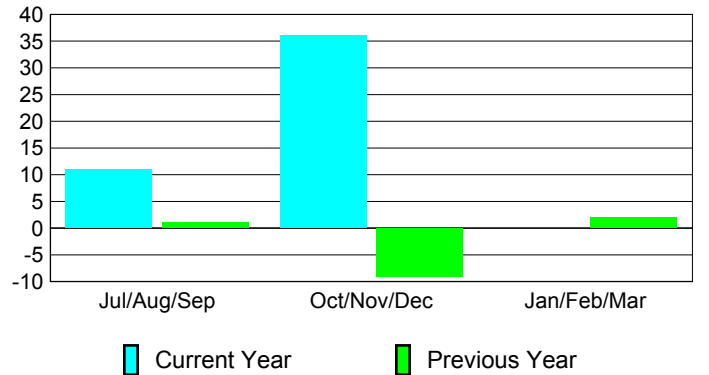

Comparison of Membership Gain/Loss

Current Year Compared to the Previous Year