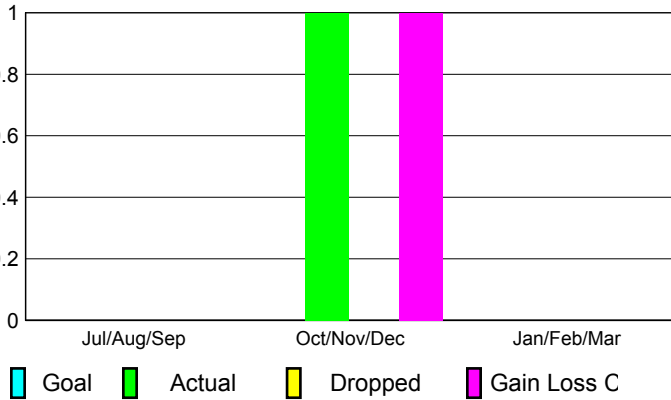

2009-2010 GMT Quarterly Report for District (or Undistricted) **District 114 M**

GMT: **Horst P. Kirchgatterer**

Location: **AUSTRIA**

GMT CA: **4**

CLUBS

Club Results
2009-2010

Clubs
2008-2009

Month	New Club Goal	Actual New Clubs	Actual Dropped Clubs	Gain/Loss of Clubs	Gain/Loss of Clubs
Jul/Aug/Sep	0	0	0	0	0
Oct/Nov/Dec	0	1	0	1	0
Jan/Feb/Mar	0	0	0	0	0
Totals	0	1	0	1	0

Club Results 2009-2010

Goal, New, Dropped, Gain/Loss

Comparison of Club Gain/Loss

Current Year Compared to the Previous Year

YTD Status Quo Clubs 2009-2010

Status Quo Clubs Compared to Status Quo Members

MEMBERSHIP